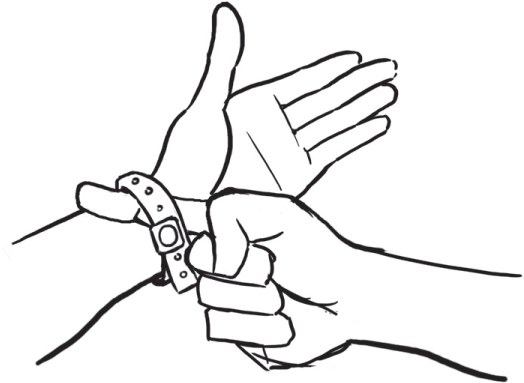

BOSTON COMIC CON

AUGUST 11-13 2017

BOSTON CONVENTION &
EXHIBITION CENTER

INSTRUCTIONS ON FASTENING YOUR 2017 BOSTON COMIC CON WRISTBAND

diagram A

diagram B

YOU MUST KEEP THIS WRISTBAND ON FOR ALL DAYS YOU HAVE PURCHASED ADMISSION

- Please be sure to lock your wristband so that it snaps when closed. You may choose to cut the excess length from the wristband if you would like. (See diagram A).
- Your wristband **MUST** be fastened securely around your wrist with **NO MORE** than 1 finger width space between your wrist and the wristband. (See diagram B).
- Please remember to arrive with your wristband on and fastened in order to enter as quickly as possible.
- Random checks will be made with Security to be sure that no wristbands have been tampered with or damaged.
- **IF YOUR WRISTBAND HAS BEEN TAMPERED WITH OR DAMAGED IN ANY WAY, IT WILL BE CONFISCATED FROM YOU AND YOU WILL NOT BE ALLOWED ACCESS INTO BOSTON COMIC CON.**
- These wristbands are non-transferable.