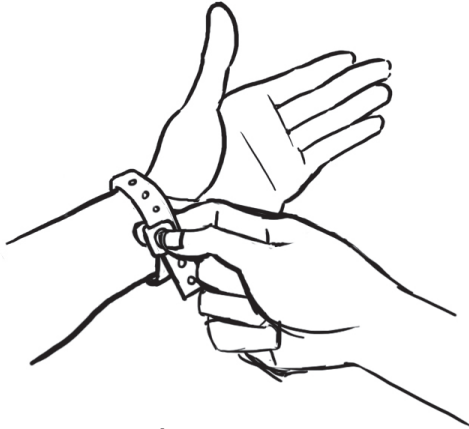

BOSTON COMIC CON

AUGUST 11-13 2017

BOSTON CONVENTION &
EXHIBITION CENTER

INSTRUCTIONS ON FASTENING YOUR 2017 BOSTON COMIC CON WRISTBAND

diagram A

diagram B

YOU MUST KEEP THIS WRISTBAND ON FOR ALL DAYS YOU HAVE PURCHASED ADMISSION

- Please be sure to lock your wristband so that it snaps when closed. You may choose to cut the excess length from the wristband if you would like. (See diagram A).
- Your wristband **MUST** be fastened securely around your wrist with **NO MORE** than 1 finger width space between your wrist and the wristband. (See diagram B).
- Please remember to arrive with your wristband on and fastened in order to enter as quickly as possible.
- Random checks will be made with Security to be sure that no wristbands have been tampered with or damaged.
- **IF YOUR WRISTBAND HAS BEEN TAMPERED WITH OR DAMAGED IN ANY WAY, IT WILL BE CONFISCATED FROM YOU AND YOU WILL NOT BE ALLOWED ACCESS INTO BOSTON COMIC CON.**
- These wristbands are non-transferable.